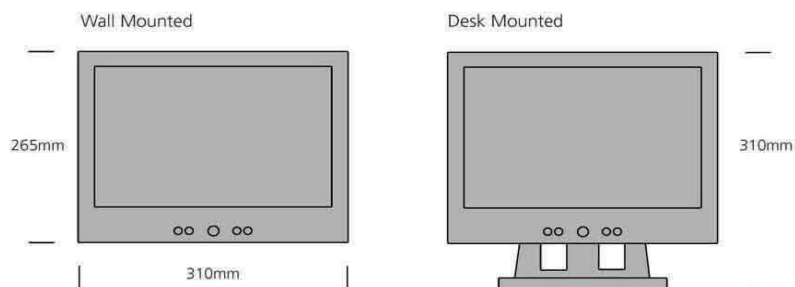

## Touch Screen Monitor Model TSM-1

The Touch Screen is a 12 inch LCD, full colour VGA monitor, mounted in a black ABS housing.

The Touch Screen monitor is connected to the CPU-1000 via a 15 & 9 pin D type connection. The maximum distance between the TSM-1 and the CPU-1000 is 5 metres.

The Touch Screen monitor can be either wall or desk mounted, for ease of installation.

**Weight**  
3.35KG with desk top stand  
2KG Wall mounted

**Power Supply**  
12 Volts DC internally supplied

**Power Consumption**  
Max 2.5 Amps

**Screen Size**  
12 Inch

**Screen Type**  
Resistive

**Maximum Resolution**  
800 x 600 pixels

**3 Kent Road, Dagenham, Essex, RM10 8HA,  
United Kingdom**

**Tel: +44 (0) 845 686 6066**

**Fax: +44 (0) 845 686 6067**